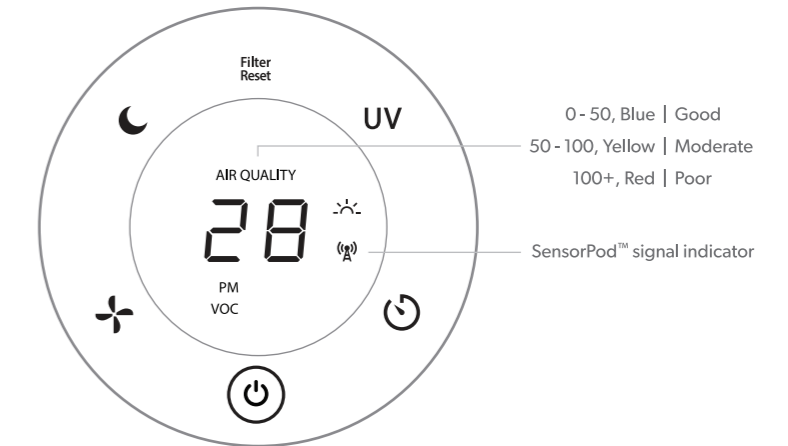

NOTE: Perform steps on both left and right sides.

©2022 ACCO Brands. All rights reserved. TruSens™, U™ + Design and SensorPod™ are trademarks of ACCO Brands.

Set up

Plug-in your air purifier unit and power on.

Plug-in your SensorPod™.

For optimal results, place SensorPod on a tabletop or counter across the room, within line of sight of the purifier.

Signal strength may vary by location.

EN

Filter Replacement

Model No.	Item Number	Filter Type	Suggested Replacement/Cleaning
Z-6000	AFCHZ6000-01 (2-pack)	Combination True HEPA/Carbon Filter	Every 12 months*
Z-7000	AFCHZ7000-01 (2-pack)		

*Replacement indicator will glow red on control panel to notify you to change.

NOTE: UV-C LED lights will not require replacement. Prefilter and purifier can be cleaned with a dampened cloth as needed.

Control Panel

- | Power on/off
- | Fan speed : Auto/Whisper/1/2/3/Turbo
- | Dimmer on/off
- | HEPA/Carbon replacement
- | UV mode on/off
- | Timer : 2h/4h/8h/12h

0 - 50, Blue | Good
50 - 100, Yellow | Moderate
100+, Red | Poor