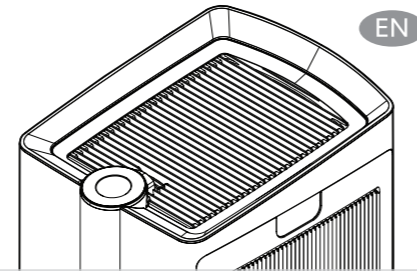

TruSens™

Z-6000 | Z-7000

Plug and Play Performance Purification

TruSens SensorPod™ and multiple levels of purification including True HEPA, Activated Carbon & UV-C LED Light all ensure that the whole room benefits from clean air.

EN

IMPORTANT

Before operation, follow these steps and read our TruSens Owner's Manual at www.trusens.com/support/owners-manuals.

Included in your box

- 1 Air Purifier + Power Cord
- 1 SensorPod + Adapter
- 2 Filters (left side + right side)

Directions for use

Install the filter (combination True HEPA/Carbon)

Remove side panel door (a), prefilter (b) then bagged True HEPA/Carbon filter. Remove plastic bag from filter (c) and install inside the purifier with HEPA layer (white) on the inside, and the Carbon layer (black) on the outside. Replace the prefilter and side panel door.