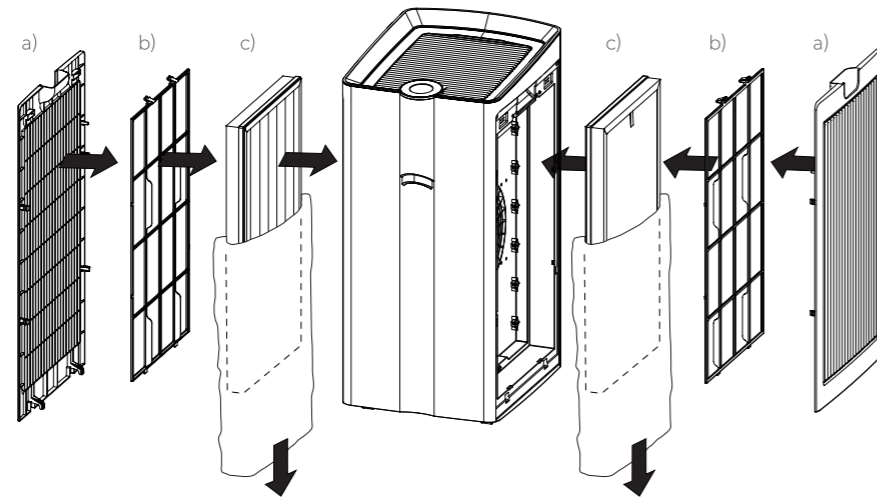

Directions for use

Install the filter (combination True HEPA/Carbon)

Remove side panel door (a), prefilter (b) then bagged True HEPA/Carbon filter. Remove plastic bag from filter (c) and install inside the purifier with HEPA layer (white) on the inside, and the Carbon layer (black) on the outside. Replace the prefilter and side panel door.

NOTE: Perform steps on both left and right sides.

©2022 ACCO Brands. All rights reserved. TruSens™, U™ + Design and SensorPod™ are trademarks of ACCO Brands.