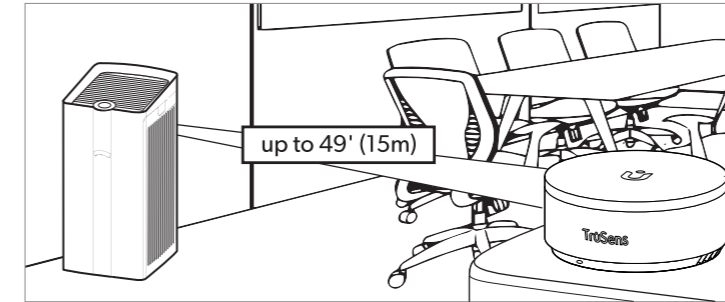

EN

IMPORTANT

Before operation, follow these steps and read our TruSens Owner's Manual at www.trusens.com/support/owners-manuals.

Included in your box

- 1 Air Purifier + Power Cord
- 1 SensorPod + Adapter
- 2 Filters (left side + right side)

Directions for use

Install the filter (combination True HEPA/Carbon)

Remove side panel door (a), prefilter (b) then bagged True HEPA/Carbon filter. Remove plastic bag from filter (c) and install inside the purifier with HEPA layer (white) on the inside, and the Carbon layer (black) on the outside. Replace the prefilter and side panel door.

NOTE: Perform steps on both left and right sides.

©2022 ACCO Brands. All rights reserved. TruSens™, U™ + Design and SensorPod™ are trademarks of ACCO Brands.

Set up

Plug-in your air purifier unit and power on.